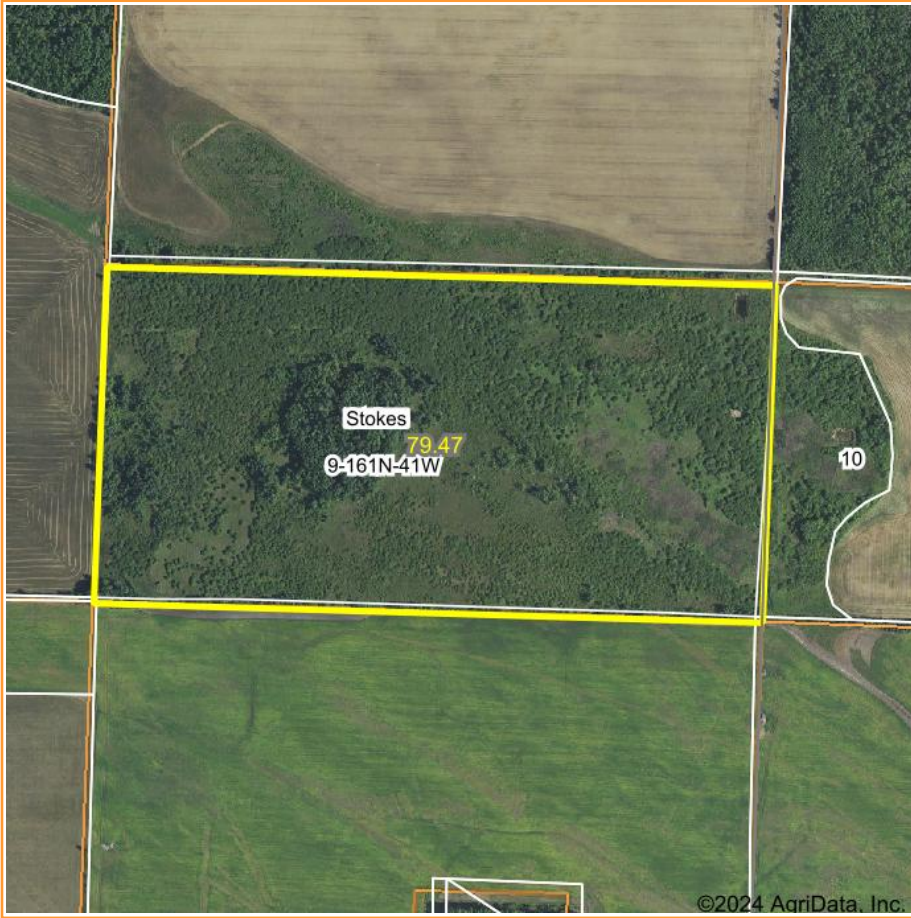

Parcel Data Map

Map Center: 48° 47' 4.03, -95° 56' 51.65

©2024 AgriData, Inc.

©2024 AgriData, Inc.

Date: 1/8/2024 State: Minnesota
 County: Roseau Legal: 9-161N-41W

Maps Provided By:

 © AgriData, Inc. 2023 www.AgriDataInc.com

parcel_id	owner	acreage_deeded	land_use_class	sale_price	mkt_val_tot
33.0019000	SOLBERG KASEY	80.0000			