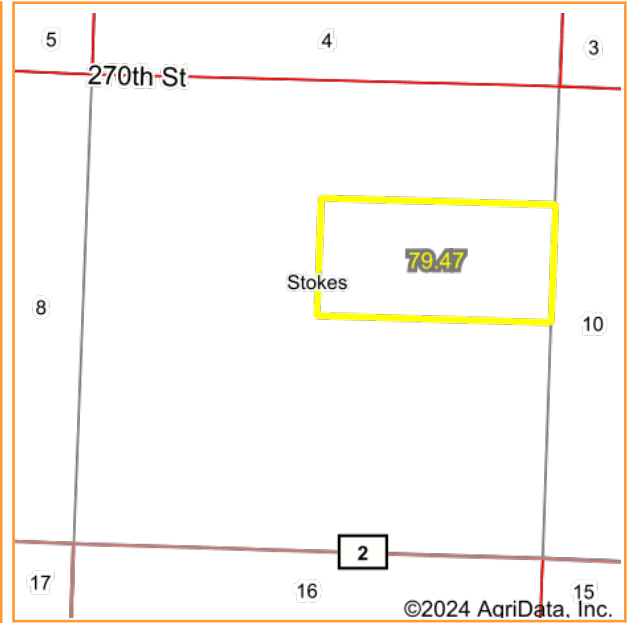

Parcel Data Map

Map Center: 48° 47' 4.03, -95° 56' 51.65

©2024 AgriData, Inc.

©2024 AgriData, Inc.

Date: 1/8/2024 State: Minnesota
 County: Roseau Legal: 9-161N-41W

Maps Provided By:

 © AgriData, Inc. 2023 www.AgriDataInc.com

parcel_id	owner	acreage_deeded	land_use_class	sale_price	mkt_val_tot
33.0019000	SOLBERG KASEY	80.0000			